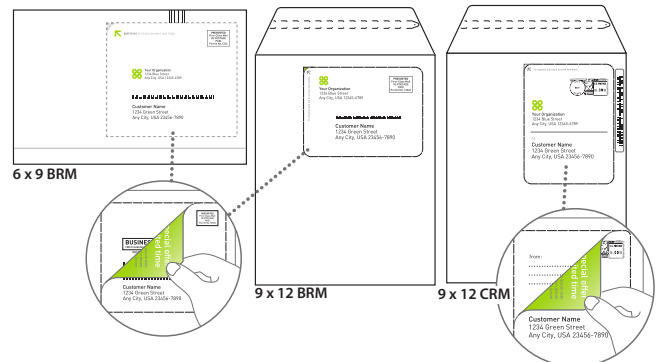

- Reduces mailing materials inventory by 50%.
- Saves up to \$200 per 1,000 pieces if your mailing tips weight to the next ounce.
- Eliminates the need for producing a separate envelope for both CRE (Courtesy Reply Envelope) and BRE (Business Reply Envelope).
- Saves up to \$3.00 per 1,000 on inserting costs by eliminating a reply envelope.
- Can be manufactured using up to 100% post-consumer waste content, and is manufactured using eco-friendly inks and compostable window film.
- USPS approved and stocked exclusively with FSC® or custom manufactured upon request using SFI certified papers as specified. FSC® certified, 30% post-consumer paper is used in the manufacturing of the stock products.

Stock products:

Custom ordered products:

Simple to Open.
Simple to Return.

Custom Products - By Special Order

#10 Reusable - 2-Way Indicia
(Reusable, Two-Way Seal, Two Side Seams Under, Compostable Window, Flap Down)

Env. Size	CRM / BRM	Window Position
4 1/16 x 9 1/4	BRM	2 3/8 x 5 1/8, 3/4 left, 1 1/16 bottom

6 x 9 Patch
(Reusable, Two-Way Seal, Two Side Seams Under, Compostable Window, Flap Down)
9 x 12 Patch
(Reusable, Two-Way Seal, Center Seam, Compostable Window, Flap Down)

Env. Size	CRM/BRM	Examples of Usage
6 x 9	BRM	Direct Mail, Statements, Fundraising, Surveys, Subscriptions, Memberships and More.
9 x 12	CRM or BRM	Medical Test Results, Business Correspondence, Legal Contracts, Mortgages, Direct Mail Packages, Surveys and More.