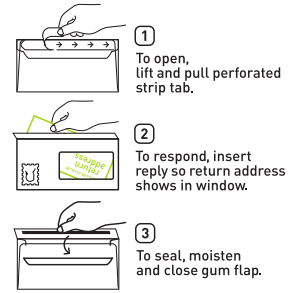

- Reduces mailing materials inventory by 50%.
- Saves up to \$200 per 1,000 pieces if your mailing tips weight to the next ounce.
- Eliminates the need for producing a separate envelope for both CRE (Courtesy Reply Envelope) and BRE (Business Reply Envelope).
- Saves up to \$3.00 per 1,000 on inserting costs by eliminating a reply envelope.
- Can be manufactured using up to 100% post-consumer waste content, and is manufactured using eco-friendly inks and compostable window film.
- USPS approved and stocked exclusively with FSC® or custom manufactured upon request using SFI certified papers as specified. FSC® certified, 30% post-consumer paper is used in the manufacturing of the stock products.

Stock products:

Custom ordered products:

Simple to Open.
Simple to Return.

Custom Products - By Special Order

#10 Reusable - 2-Way Indicia
(Reusable, Two-Way Seal, Two Side Seams Under, Compostable Window, Flap Down)