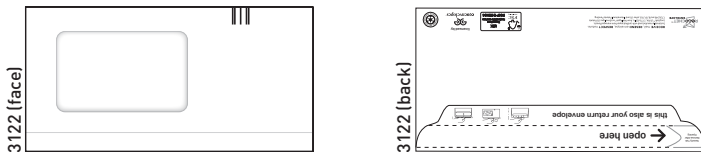

Stock Products

#10 Reusable
(Reusable, Two-Way Seal, Two Side Seams Under, Compostable Window, Flap Down)

Env. Size	Prod. No.	CRM/BRM	Window Position
4 1/16 x 9 1/4	3122	CRM	2 1/4 x 4 1/8, 4/4 left, 1 1/16 bottom

#10 Reusable Recochet
(Reusable, Two-Way Seal, Two Side Seams Under, Compostable Window, Flap Down)

Env. Size	Prod. No.	CRM/BRM	Window Position
4 3/8 x 9 1/4	3128	CRM Recochet	2 1/4 x 4, 4 3/8 left, 3/4 bottom